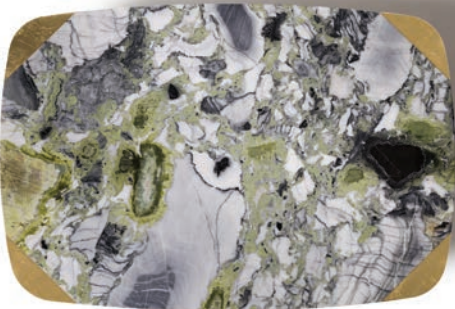

A voluptuous yet minimal rectangular table, hand-constructed from a singular slab of Greek Blue Star Marble etched with the Spider technique. Adorned with Gold Metal Leaf inlaid veins and accents at the corners. Resting on a solid brushed bronze base.

DIMENSIONS

D 130X90cm **H** 36cm

MATERIALS

MARBLE TOP Blue Star Spider / Gold Metal Leaf

METAL BASE Brushed Bronze

Malama WB-G-130

A voluptuous yet minimal rectangular table, hand-constructed from a singular slab of White Beauty Marble from China. Gold Metal Leaf inlays at the corners of the table. Resting on a solid brushed bronze base.

DIMENSIONS

D 130X90cm **H** 36cm

MATERIALS

MARBLE TOP White Beauty / Gold Metal Leaf

METAL BASE Brushed Bronze

Collection 01
Malama

White Beauty
from China

Blue Star Spider
from Greece