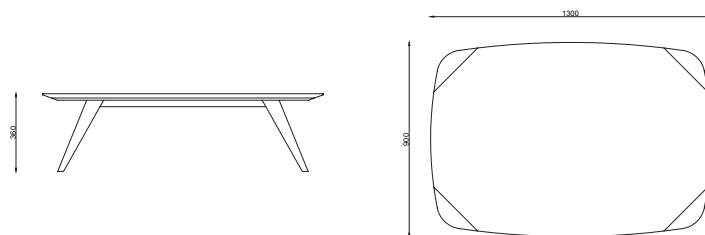

Collection 01
Malama

At peace.

The anchoring point for an oracle that sees things past.

Connected to the bygone, the present, the ultimate.

Acceptance of unity through variety.