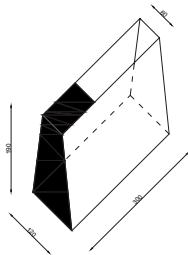

Collection 01
Barricade

*An obstruction to protect.
To maintain.
To weigh in.
To remind.*

Collection 01
Barricade

Barricade

BAR-BS-G-B / BAR-BS-G-S

A hand-crafted objet d' art that calls attention to the gilded veins in the Greek Blue Star Marble, etched with the Spider technique, all but engulfing the Gold metal Leaf. Complemented superbly by its more diminutive in size counterpart.

DIMENSIONS

12X30X19cm

10X24X14cm

MATERIALS

Blue Star

Spider

Gold Metal Leaf

Barricade

DIMENSIONS

12X30X19cm

10X24X14cm

MATERIALS

Pochahontas

Gold Metal Leaf

Collection 01
Barricade

Pochahontas
from Greece