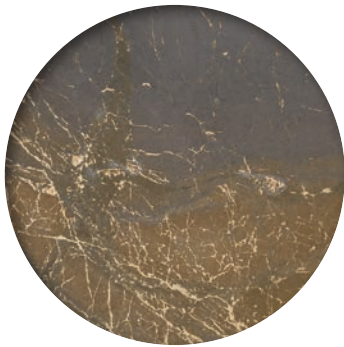

DIMENSIONS

12X30X19cm

10X24X14cm

MATERIALS

Pochahontas

Gold Metal Leaf

Collection 01
Barricade

Pochahontas
from Greece