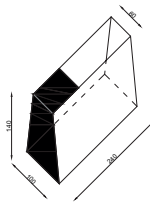

Collection 01
Barricade

---

*An obstruction to protect.
To maintain.
To weigh in.
To remind.*