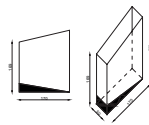

Collection 01
Chimney

*In the here and now.
A hearth. A home.
A furnace. A factory.
Fostering creation.
Ever on a sound bedrock.*

Collection 01
Chimney

Chimney
CH-BS-SW-G1

DIMENSIONS
12X7.4X35cm

MATERIALS
Blue Star Spider/ Still White /
Gold Metal Leaf

Chimney
CH-SW-BS-G2

DIMENSIONS
15X5X35cm

MATERIALS
Blue Star Spider / Still White /
Gold Metal Leaf

Chimney
CH-NM-G

DIMENSIONS
7X7X35cm

MATERIALS
Nero Marquina / Gold Metal Leaf

Chimney
CH-SW-G

DIMENSIONS
17X5X20.9cm

MATERIALS
Still White / Gold Metal Leaf

Chimney
CH-VG-SW-G1

DIMENSIONS
12X7.4X35cm

MATERIALS
Verde Guatemala / Still White /
Gold Metal Leaf

Chimney
CH-SW-VG-G2

DIMENSIONS
15X5X35cm

MATERIALS
Verde Guatemala / Still White /
Gold Metal Leaf