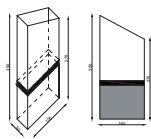

Collection 01
Chimney

*In the here and now.
A hearth. A home.
A furnace. A factory.
Fostering creation.
Ever on a sound bedrock.*

Collection 01
Chimney

Chimney
CH-BS-SW-G1

DIMENSIONS
12X7.4X35cm

MATERIALS
Blue Star Spider/ Still White /
Gold Metal Leaf

Chimney
CH-SW-BS-G2

DIMENSIONS
15X5X35cm

MATERIALS
Blue Star Spider / Still White /
Gold Metal Leaf

Chimney
CH-NM-G

DIMENSIONS
7X7X35cm

MATERIALS
Nero Marquina / Gold Metal Leaf

Chimney
CH-SW-G

DIMENSIONS
17X5X20.9cm

MATERIALS
Still White / Gold Metal Leaf

Chimney
CH-VG-SW-G1

DIMENSIONS
12X7.4X35cm

MATERIALS
Verde Guatemala / Still White /
Gold Metal Leaf

Chimney
CH-SW-VG-G2

DIMENSIONS
15X5X35cm

MATERIALS
Verde Guatemala / Still White /
Gold Metal Leaf