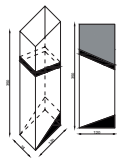

Collection 01
Chimney

*In the here and now.
A hearth. A home.
A furnace. A factory.
Fostering creation.
Ever on a sound bedrock.*

Collection 01
Chimney

Chimney
CH-BS-SW-G1

DIMENSIONS
12X7.4X35cm

MATERIALS
Blue Star Spider/ Still White /
Gold Metal Leaf

Chimney
CH-SW-BS-G2

DIMENSIONS
15X5X35cm

MATERIALS
Blue Star Spider / Still White /
Gold Metal Leaf

Chimney
CH-NM-G

DIMENSIONS
7X7X35cm

MATERIALS
Nero Marquina / Gold Metal Leaf

Chimney
CH-SW-G

DIMENSIONS
17X5X20.9cm

MATERIALS
Still White / Gold Metal Leaf

Chimney
CH-VG-SW-G1

DIMENSIONS
12X7.4X35cm

MATERIALS
Verde Guatemala / Still White /
Gold Metal Leaf

Chimney
CH-SW-VG-G2

DIMENSIONS
15X5X35cm

MATERIALS
Verde Guatemala / Still White /
Gold Metal Leaf