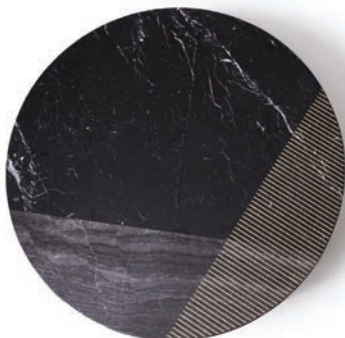

Collection 01 Gold Radius

Gold Radius **NM-G-100**

A peaceable, round coffee table with an option for a two-piece set. Hand-crafted, a singular slab of Spanish Nero Marquina Marble with a Gold Metal Leaf inlay permeating the design. Resting on a solid brushed bronze base.

DIMENSIONS

D 100cm **H** 36cm

MATERIALS

MARBLE TOP Nero Marquina / Gold Metal Leaf
METAL BASE Brushed Bronze

Gold Radius **NM-G-80**

The complementing table of the set, more diminutive in size, yet a stand-alone piece unto itself. Hand-crafted, showcasing a singular slab of Spanish Nero Marquina Marble with a Gold Metal Leaf inlay permeating the design. Resting on a solid brushed bronze base.

DIMENSIONS

D 80cm **H** 30cm

MATERIALS

MARBLE TOP Nero Marquina / Gold Metal Leaf
METAL BASE Brushed Bronze

Gold Radius **NM-BS-G-80**

The complementing table of the set, more diminutive in size. Hand-crafted, showcasing a synthesis of Spanish Nero Marquina and Greek Blue Star Marble, with a Gold Metal Leaf inlay permeating the design. Resting on a solid brushed bronze base.

DIMENSIONS

D 80cm **H** 30cm

MATERIALS

MARBLE TOP Nero Marquina / Blue Star / Gold Metal Leaf
METAL BASE Brushed Bronze

Gold Radius **NM-BS-G-100**

DIMENSIONS

D 100cm **H** 36cm

MATERIALS