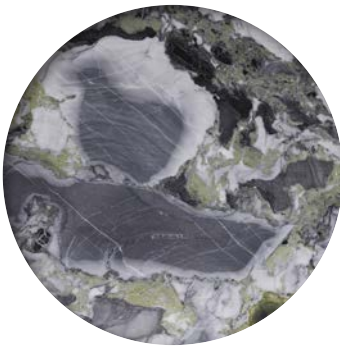

A voluptuous yet minimal rectangular table, hand-constructed from a singular slab of Greek Blue Star Marble etched with the Spider technique. Adorned with Gold Metal Leaf inlaid veins and accents at the corners. Resting on a solid brushed bronze base.

DIMENSIONS

D 130X90cm **H** 36cm

MATERIALS

MARBLE TOP Blue Star Spider / Gold Metal Leaf

METAL BASE Brushed Bronze

Malama WB-G-130

A voluptuous yet minimal rectangular table, hand-constructed from a singular slab of White Beauty Marble from China. Gold Metal Leaf inlays at the corners of the table. Resting on a solid brushed bronze base.

DIMENSIONS

D 130X90cm **H** 36cm

MATERIALS

MARBLE TOP White Beauty / Gold Metal Leaf

METAL BASE Brushed Bronze

Collection 01
Malama

White Beauty
from China

Blue Star Spider
from Greece