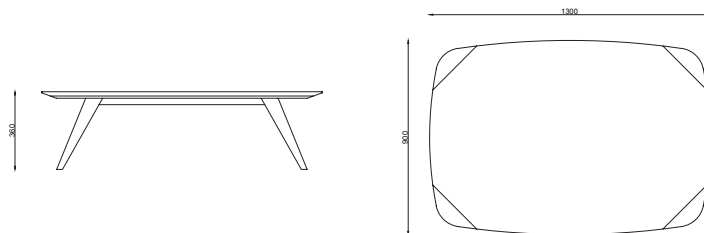

Collection 01
Malama

At peace.

The anchoring point for an oracle that sees things past.

Connected to the bygone, the present, the ultimate.

Acceptance of unity through variety.