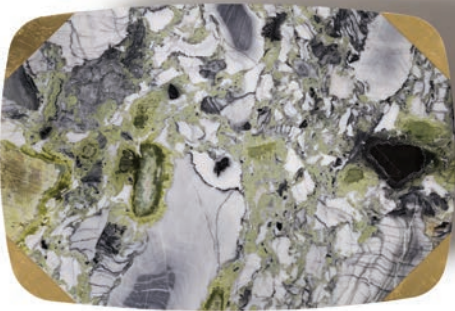

A voluptuous yet minimal rectangular table, hand-constructed from a singular slab of Greek Blue Star Marble etched with the Spider technique. Adorned with Gold Metal Leaf inlaid veins and accents at the corners. Resting on a solid brushed bronze base.

DIMENSIONS

D 130X90cm **H** 36cm

MATERIALS

MARBLE TOP Blue Star Spider / Gold Metal Leaf

METAL BASE Brushed Bronze

Malama WB-G-130

A voluptuous yet minimal rectangular table, hand-constructed from a singular slab of White Beauty Marble from China. Gold Metal Leaf inlays at the corners of the table. Resting on a solid brushed bronze base.

DIMENSIONS

D 130X90cm **H** 36cm

MATERIALS

MARBLE TOP White Beauty / Gold Metal Leaf

METAL BASE Brushed Bronze

Collection 01
Malama

White Beauty
from China

Blue Star Spider
from Greece