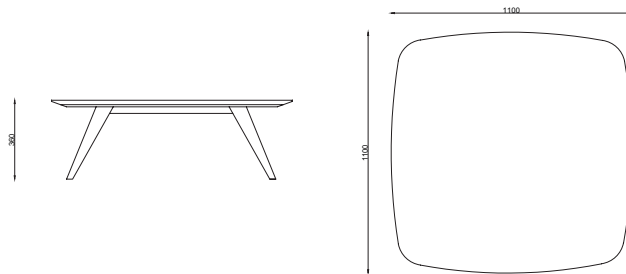

Collection 01
Midas Highway

Midas Highway **SP-BS-G-110**

A robust yet elegant, rounded square table. Hand-crafted, combining Blue Marble from Spain etched with the Spider technique. Adorned with inlaid veins of Gold Metal Leaf. Resting on a solid black sand base.

DIMENSIONS

D 110X110cm **H** 36cm

MATERIALS

MARBLE TOP Blue Star Spider / Gold Metal Leaf
METAL BASE Black Sand

Midas Highway **IG-N-110**

DIMENSIONS

D 110X110cm **H** 36cm

MATERIALS

MARBLE TOP Invisible Grey / Natural
METAL BASE Black Sand

Midas Highway **SP-IG-G-110**

DIMENSIONS

D 110X110cm **H** 36cm

MATERIALS

MARBLE TOP Invisible Grey Spider / Gold Metal Leaf
METAL BASE Brushed Bronze

Midas Highway **SP-WB-G-110**

DIMENSIONS

D 110X110cm **H** 36cm

MATERIALS

MARBLE TOP White Beauty Spider / Gold Metal Leaf
METAL BASE Brushed Bronze

Collection 01
Midas Highway

White Beauty Spider
from China