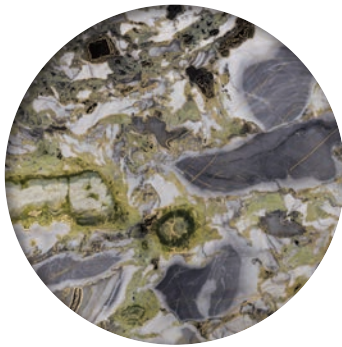

Collection 01
Midas Highway

White Beauty Spider
from China