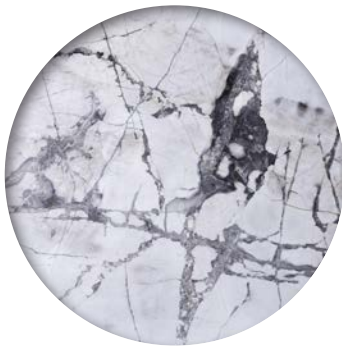

Invisible Grey
from Turkey