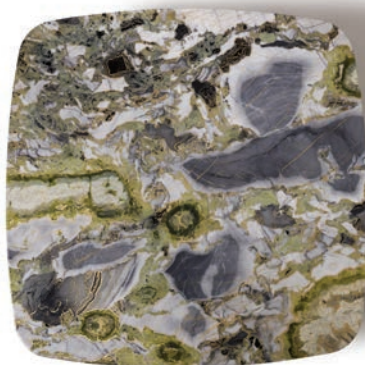

Collection 01
Midas Highway

Midas Highway **SP-BS-G-110**

A robust yet elegant, rounded square table. Hand-crafted, combining Blue Marble from Spain etched with the Spider technique. Adorned with inlaid veins of Gold Metal Leaf. Resting on a solid black sand base.

DIMENSIONS

D 110X110cm **H** 36cm

MATERIALS

MARBLE TOP Blue Star Spider / Gold Metal Leaf
METAL BASE Black Sand

Midas Highway **IG-N-110**

DIMENSIONS

D 110X110cm **H** 36cm

MATERIALS

MARBLE TOP Invisible Grey / Natural
METAL BASE Black Sand

Midas Highway **SP-IG-G-110**

DIMENSIONS

D 110X110cm **H** 36cm

MATERIALS

MARBLE TOP Invisible Grey Spider / Gold Metal Leaf
METAL BASE Brushed Bronze

Midas Highway **SP-WB-G-110**

DIMENSIONS

D 110X110cm **H** 36cm

MATERIALS

MARBLE TOP White Beauty Spider / Gold Metal Leaf
METAL BASE Brushed Bronze

Collection 01
Midas Highway

White Beauty Spider
from China