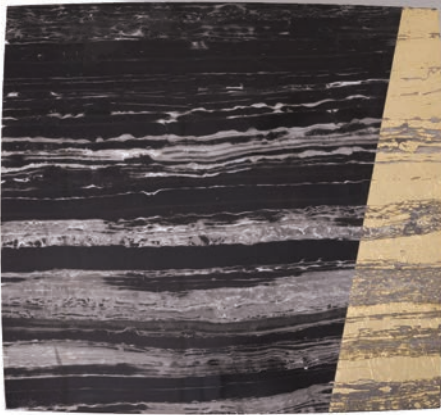

Collection 01
Wave

The oscillation of dynamic balance, carrying energy but not mass. A river meets the sea, a testament to the tumult of their union – a running body encounters an all-encompassing one. An energy that transcends light and darkness alike.

Collection 01
Wave

Wave **PB-G-110**

A square table, projecting strength, its rigour mitigated by the imperceptible curvature of the edges. Hand-crafted by a singular slab of Chinese Port Black Marble that permeates the asymmetrically placed, striking Gold Metal Leaf accent.

DIMENSIONS

D 110X110cm **H** 36cm

MATERIALS

MARBLE TOP Port Black / Gold Metal Leaf
METAL BASE Black Sand

Port Black
from China