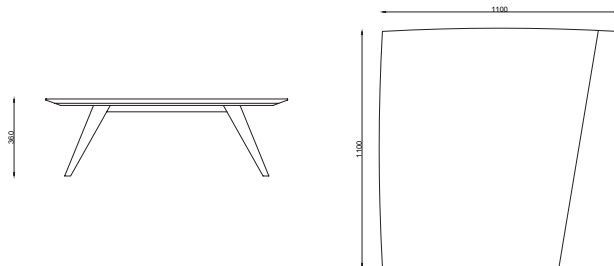

Collection 01
Wave

The oscillation of dynamic balance, carrying energy but not mass. A river meets the sea, a testament to the tumult of their union – a running body encounters an all-encompassing one. An energy that transcends light and darkness alike.

Collection 01
Wave

Wave **PB-G-110**

A square table, projecting strength, its rigour mitigated by the imperceptible curvature of the edges. Hand-crafted by a singular slab of Chinese Port Black Marble that permeates the asymmetrically placed, striking Gold Metal Leaf accent.

DIMENSIONS

D 110X110cm **H** 36cm

MATERIALS

MARBLE TOP Port Black / Gold Metal Leaf
METAL BASE Black Sand

Port Black
from China